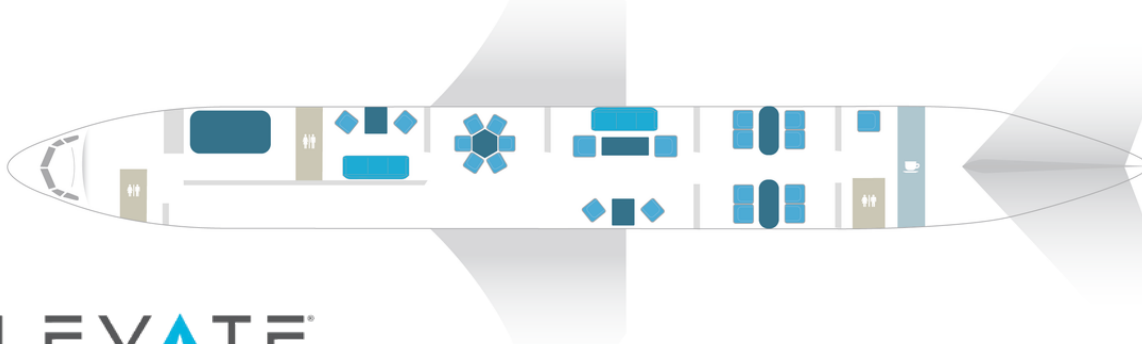

ELEVATE[®]
— J E T —

AIRBUS A320
www.elevatejet.com

AIRBUS A320

CABIN DESCRIPTION

The Airbus A320 (ACJ320) offers a spacious cabin that can be custom-tailored to any business traveler. The four-zone configuration allows business travelers to have up to 19 seats, a sleeping compartment, an office room section, a movie theater, and a relaxing gathering room.

CERTIFIED CEILING

39,000 ft

YOM

1981

WIFI

Domestic and International WIFI available

AVIONICS

Airbus Flight Deck

INSURANCE

This plane has \$500,000,000 liability insurance

ELEVATE
JET

www.elevatejet.com

FAA: 3LJA9830